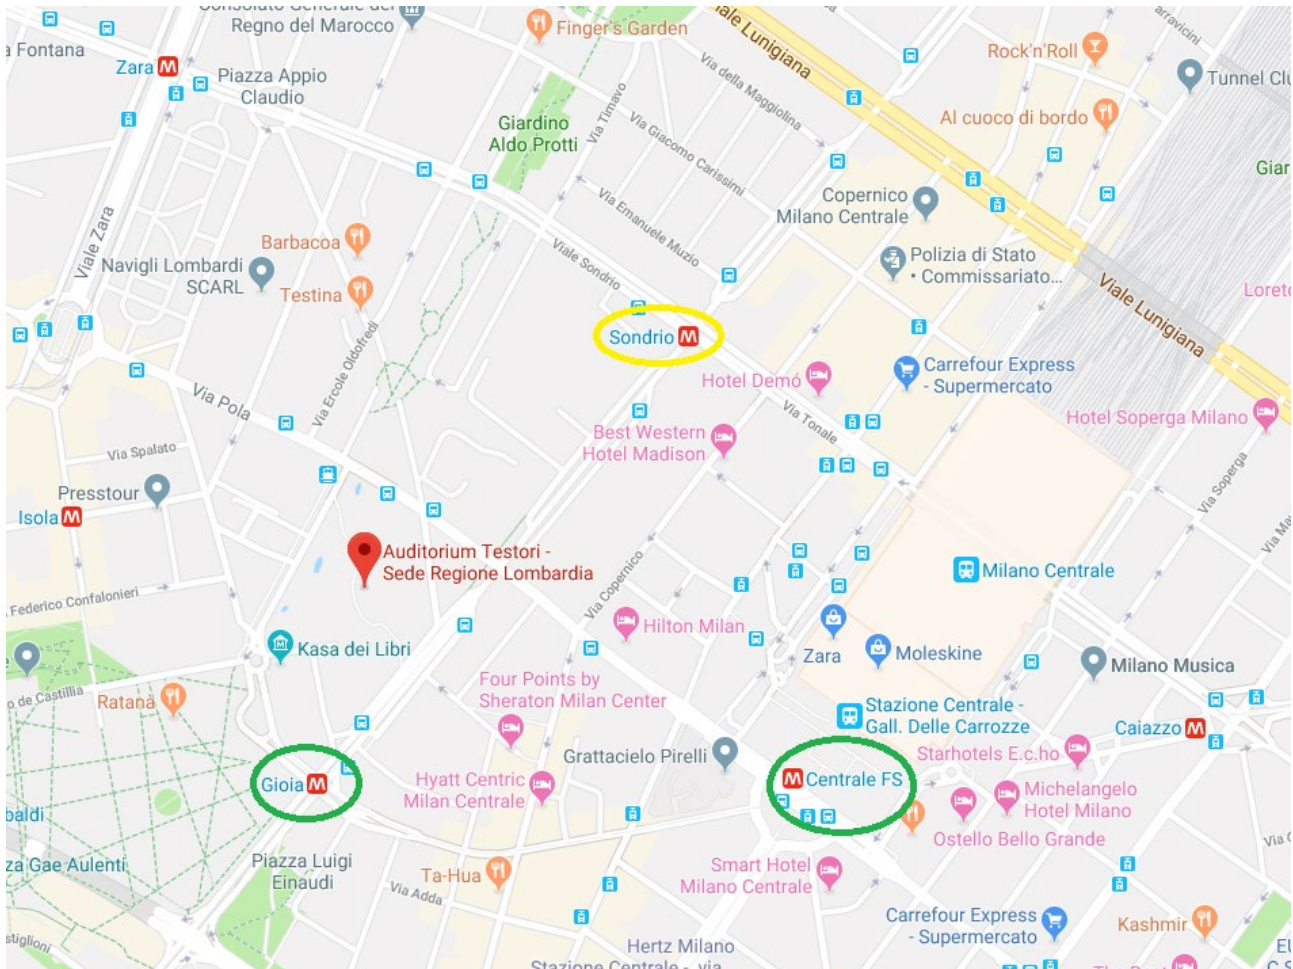

Regions4PerMed WORKSHOP

Big Data, electronic health records and health governance

Workshop: 23 - 24 Settembre 2019

Location: Auditorium Testori, Palazzo Lombardia, Piazza Città di Lombardia, 1 - 20124 Milano

Closest tube stations: Milano Centrale; Tube lines M2 and M3; Gioia (M2), Sondrio (M3)

Closest Train station: Milano Centrale

Milan airports: Milano Malpensa; Milano Linate; Orio al Serio (Bergamo)

From Milano Malpensa there are direct trains to Milano Centrale Train station and Milano Nord Cadorna Train station (approx 1 hour)

From Milano Linate and Orio al Serio there are direct buses to Milano Centrale Train station (approx 1-1.30 hour)

Hotels and accommodation.

There are many possibilities of accommodation in Milan. Please find below a non-exhaustive list of hotels close to the Conference Location.

- 1 UNAHOTELS Century Milano, Via Fabio Filzi, 25, 20124 Milano MI: <https://www.gruppouna.it/unahotels/unahotels-century-milano>
- 2 Four Points by Sheraton Milan Center, Via Gerolamo Cardano, 1, 20124 Milano MI, <https://www.marriott.com/hotels/travel/milfp-four-points-milan-center/>
- 3 Best Western Madison Hotel, Via Privata Leopoldo Gasparotto 8, Stazione Centrale, 20124 Milano, Italia, <https://www.madisonhotelmilano.com/#>
- 4 Hotel Auriga Hotel, Via G. B. Pirelli 7, Stazione Centrale, 20124 Milano, <https://www.auriga-milano.com/>